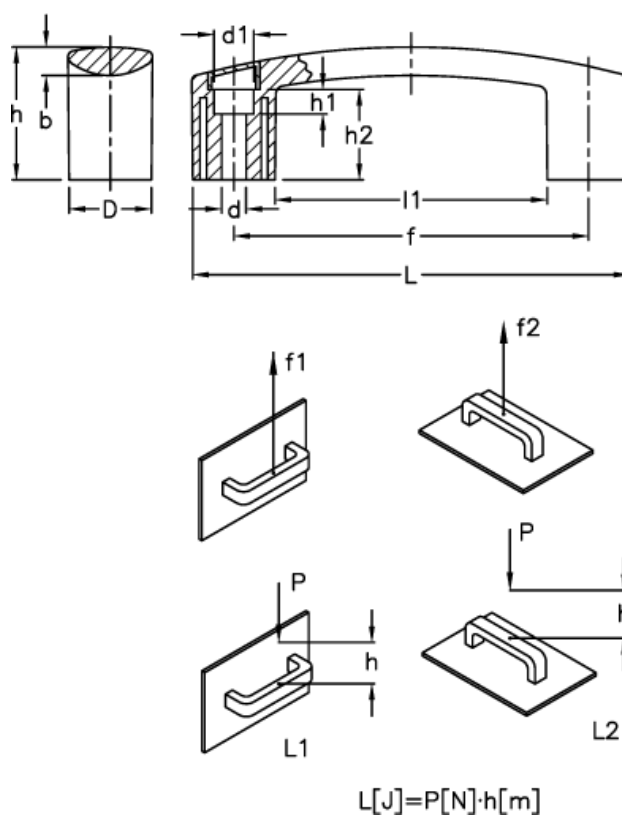

Data Sheet

Article number: 23052603111

Description: E+G Bridge handle
EBP.180-8-C1 Black

Measures

b	= 9.5	h1	= 14.0
d	= 8.5	h2	= 32.0
D	= 28.0	L	= 178.0
d1	= 13.5	l1	= 122.0
f	= 150 +/-1	L1 (J)	= 12
F1 (N)	= 2700	L2 (J)	= 5
F2 (N)	= 1500		
h	= 45		